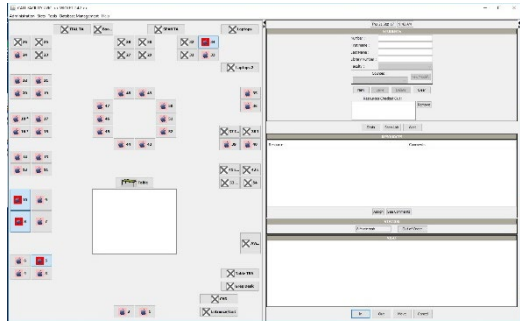

[Back to Categories](#)

The acronym **CALL** stands for...

What is...

What is Computer Assisted Language Learning ?

[Back to Categories](#)

On-Line Database of Internet Languages, Media and Resources
and actually, really, **really** does include ... **Klingon!**

What is...

What is **ZOHO**?
Also known as CALL Bookmarks in browsers.

[Back to Categories](#)

Keeps track of student attendance while in CALL.

What is...

What is **WICKET**?

LIPS, PDB Audio, McBookMaster French, Contemporary Chinese.