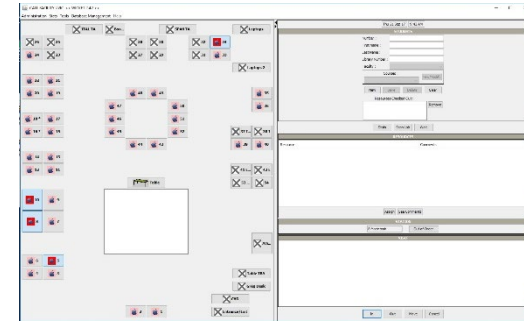

What is...

What is **ZOHO**?
Also known as CALL Bookmarks in browsers.

[Back to Categories](#)

Keeps track of student attendance while in CALL.

What is...

What is **WICKET**?

LIPS, PDB Audio, McBookMaster French, Contemporary Chinese.